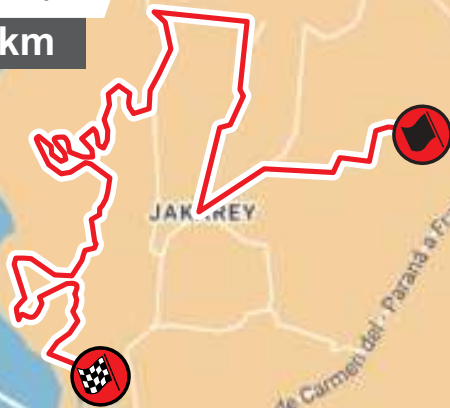

CNEL. BOGADO

SS 11/15

CANTERA 1/2

13.74km

CARMEN DEL PARANÁ